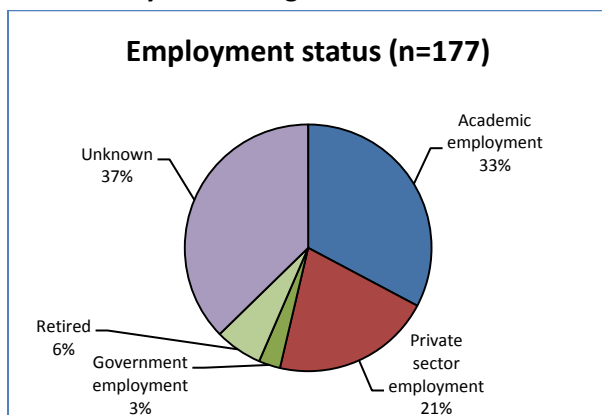

20 or more years since graduation