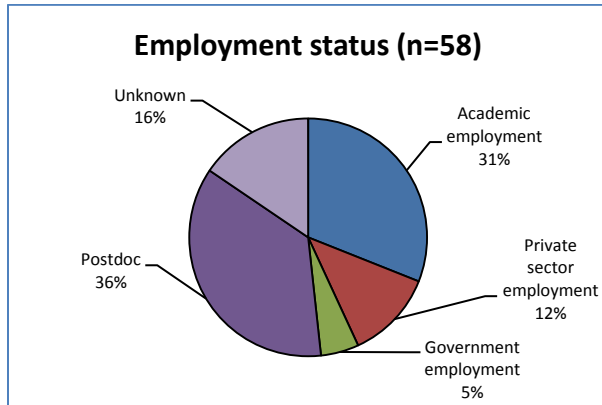

## DOCTORAL ALUMNI EMPLOYMENT

### 1-5 years since graduation

### 11-15 years since graduation