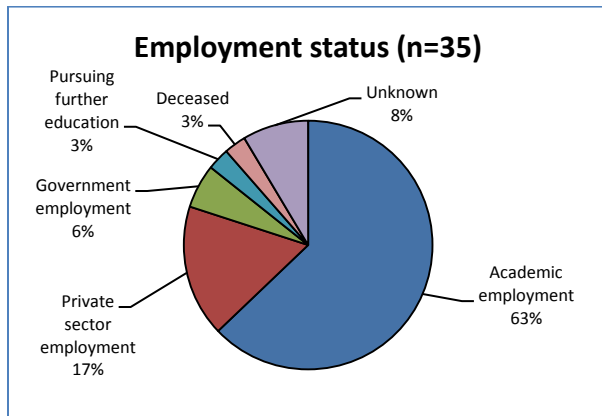

## DOCTORAL ALUMNI EMPLOYMENT

### 1-5 years since graduation

### 11-15 years since graduation